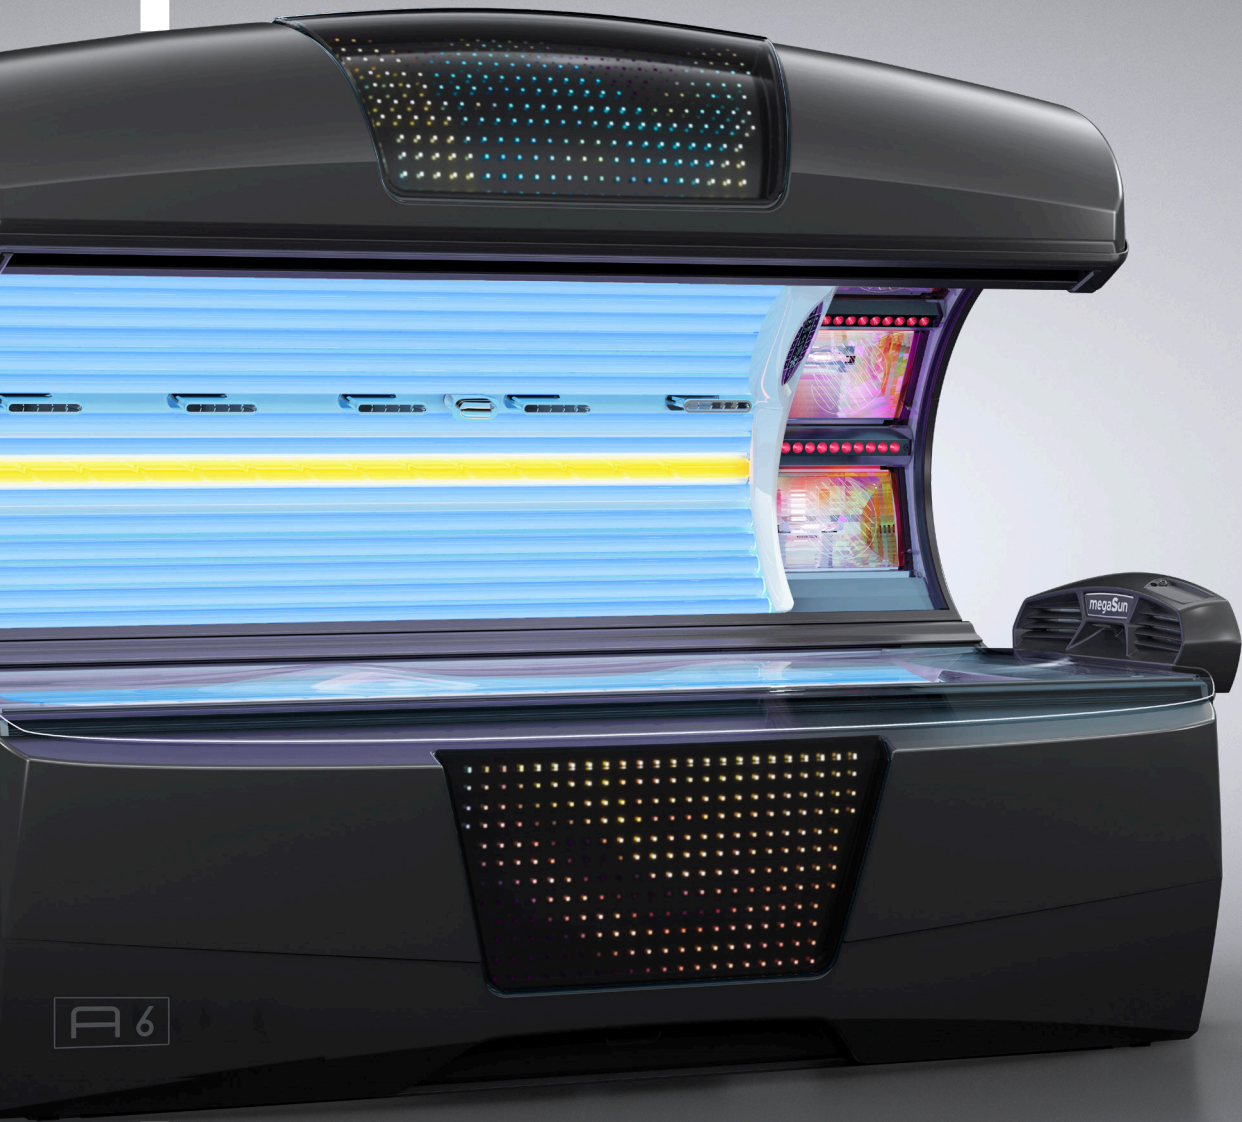

 megaSun®

A6

A 6

FACELIFT

DIMENSIONS

(length x width x height in mm)

Closed 2.200 x 1.608 x 1.430

Open 2.200 x 1.445 x 1.800

Closed with sound system L: 2.330

HYBRIDSUN

EXTRASUN

SMARTSUN

EASY CONTROL

MATRIX LED-LIGHTSHOW*

STARTING AT 26.495 EUR

A 6

FACELIFT

PERFORMANCE*

PURE FACIALS

COLOR MOTION

STARTING AT 24.995 EUR

SOUND SYSTEM*

BEAUTY BOOSTER HYPERRED*

COMFORT OPTIONS*