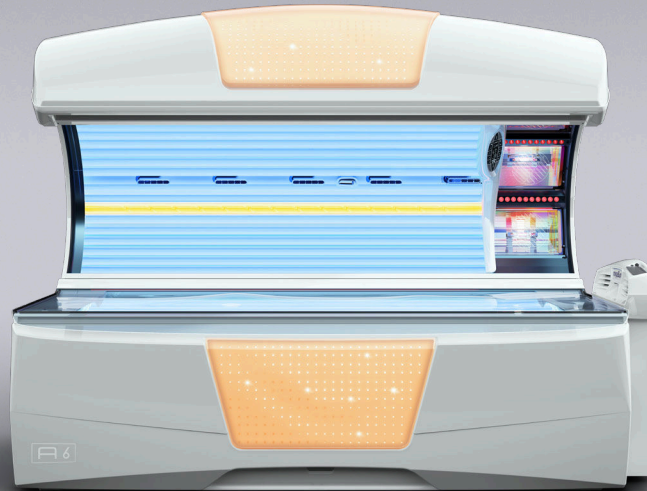

Closed with sound system L: 2.330

HYBRIDSUN

EXTRASUN

SMARTSUN

EASY CONTROL

MATRIX LED-LIGHTSHOW*

STARTING AT 26.495 EUR

A 6

FACELIFT

PERFORMANCE*

PURE FACIALS

COLOR MOTION

STARTING AT 24.995 EUR

SOUND SYSTEM*

BEAUTY BOOSTER HYPERRED*

COMFORT OPTIONS*